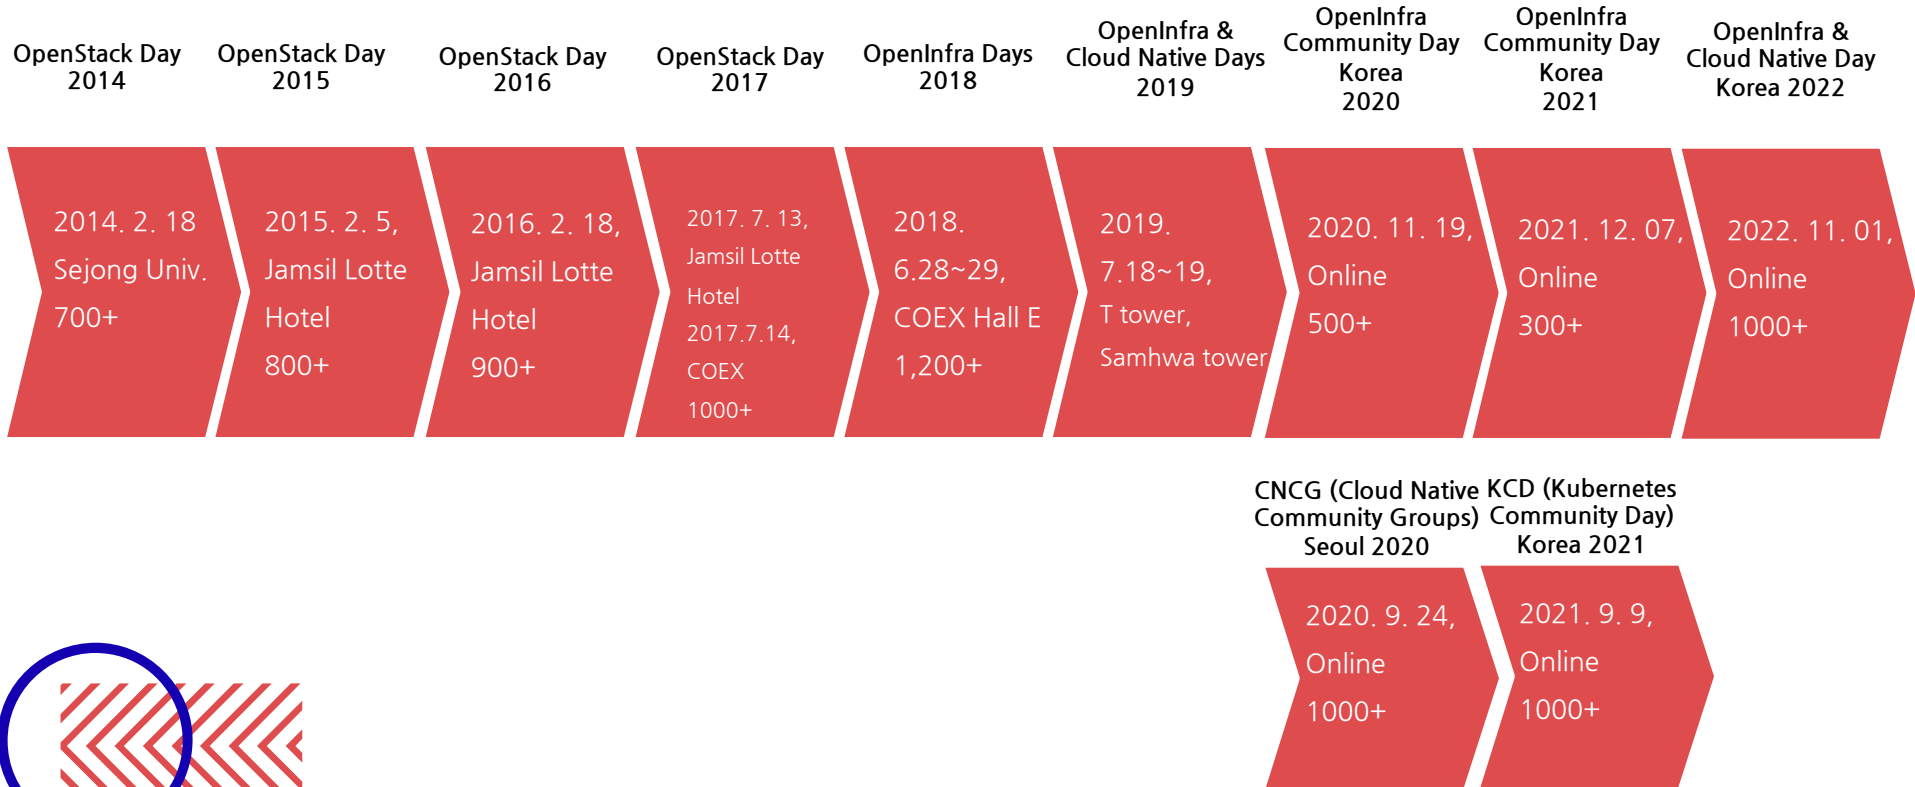

Event History (2014~2021)